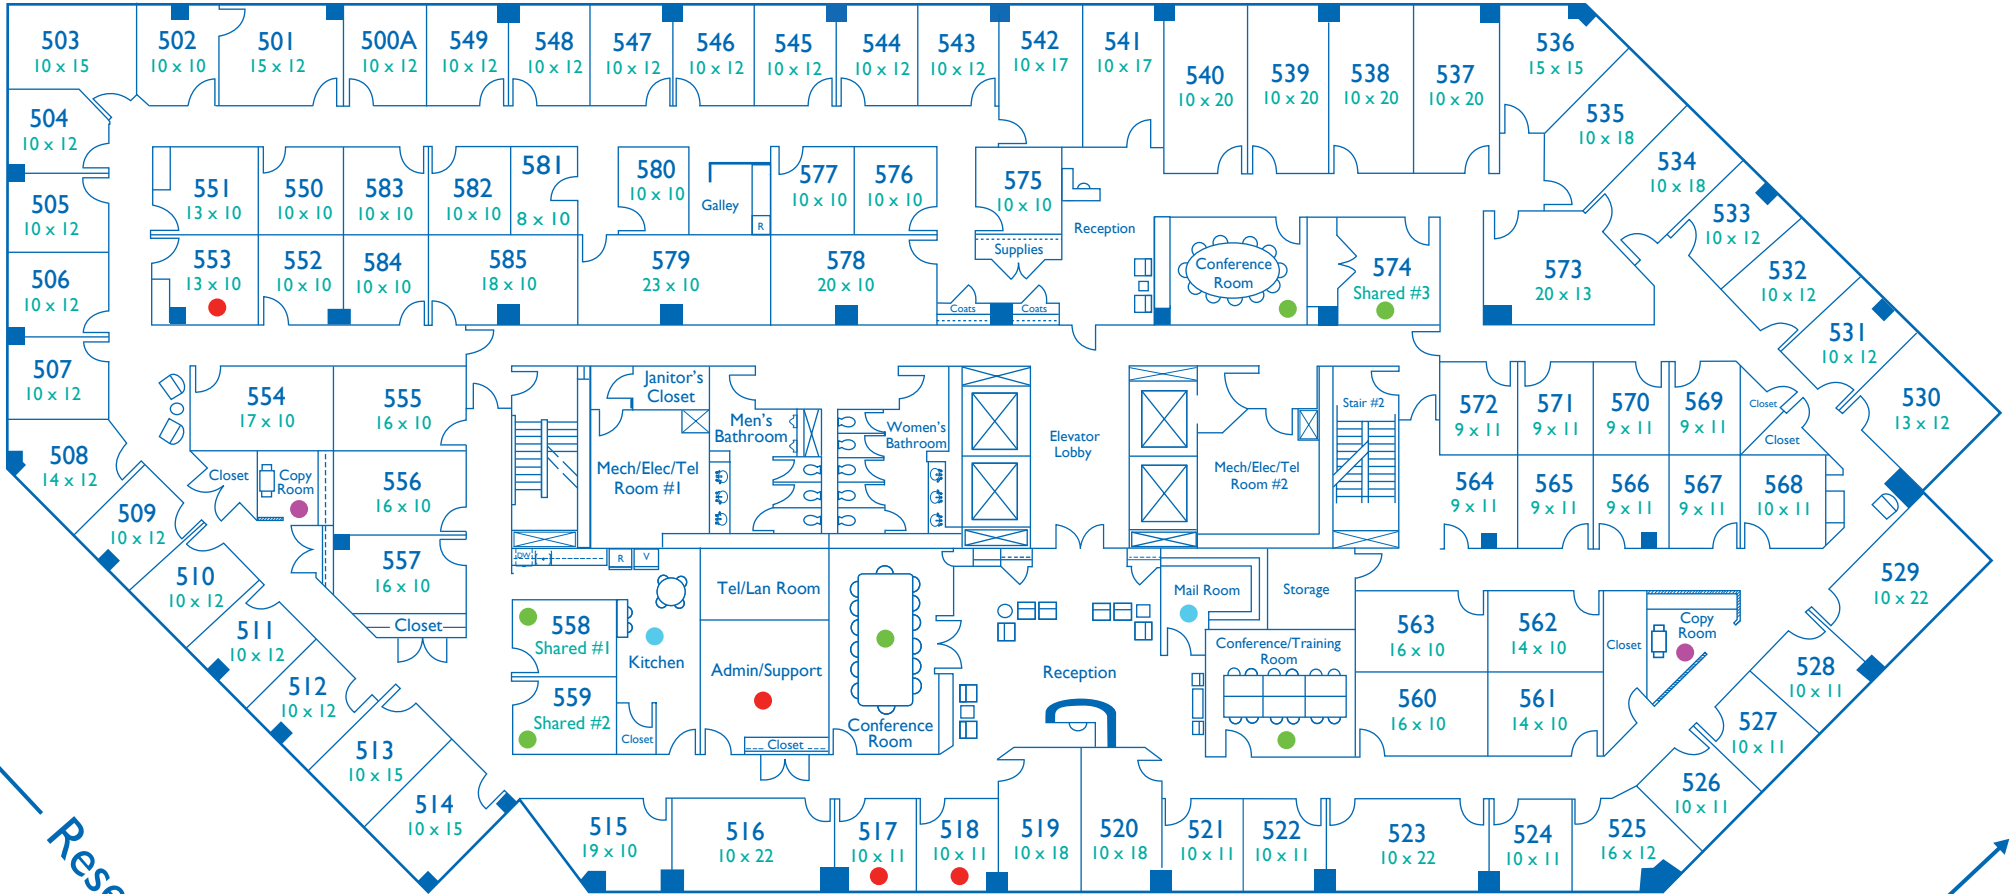

ExecuSuites I-270, Inc.
2275 Research Blvd., Suite 500
Rockville, MD 20850

- Key**
- Conference Room/ Shared Office
 - Staff & Administration
 - Kitchen/Mail Room
 - Copier

I-270

Research Boulevard

W. Gude Drive